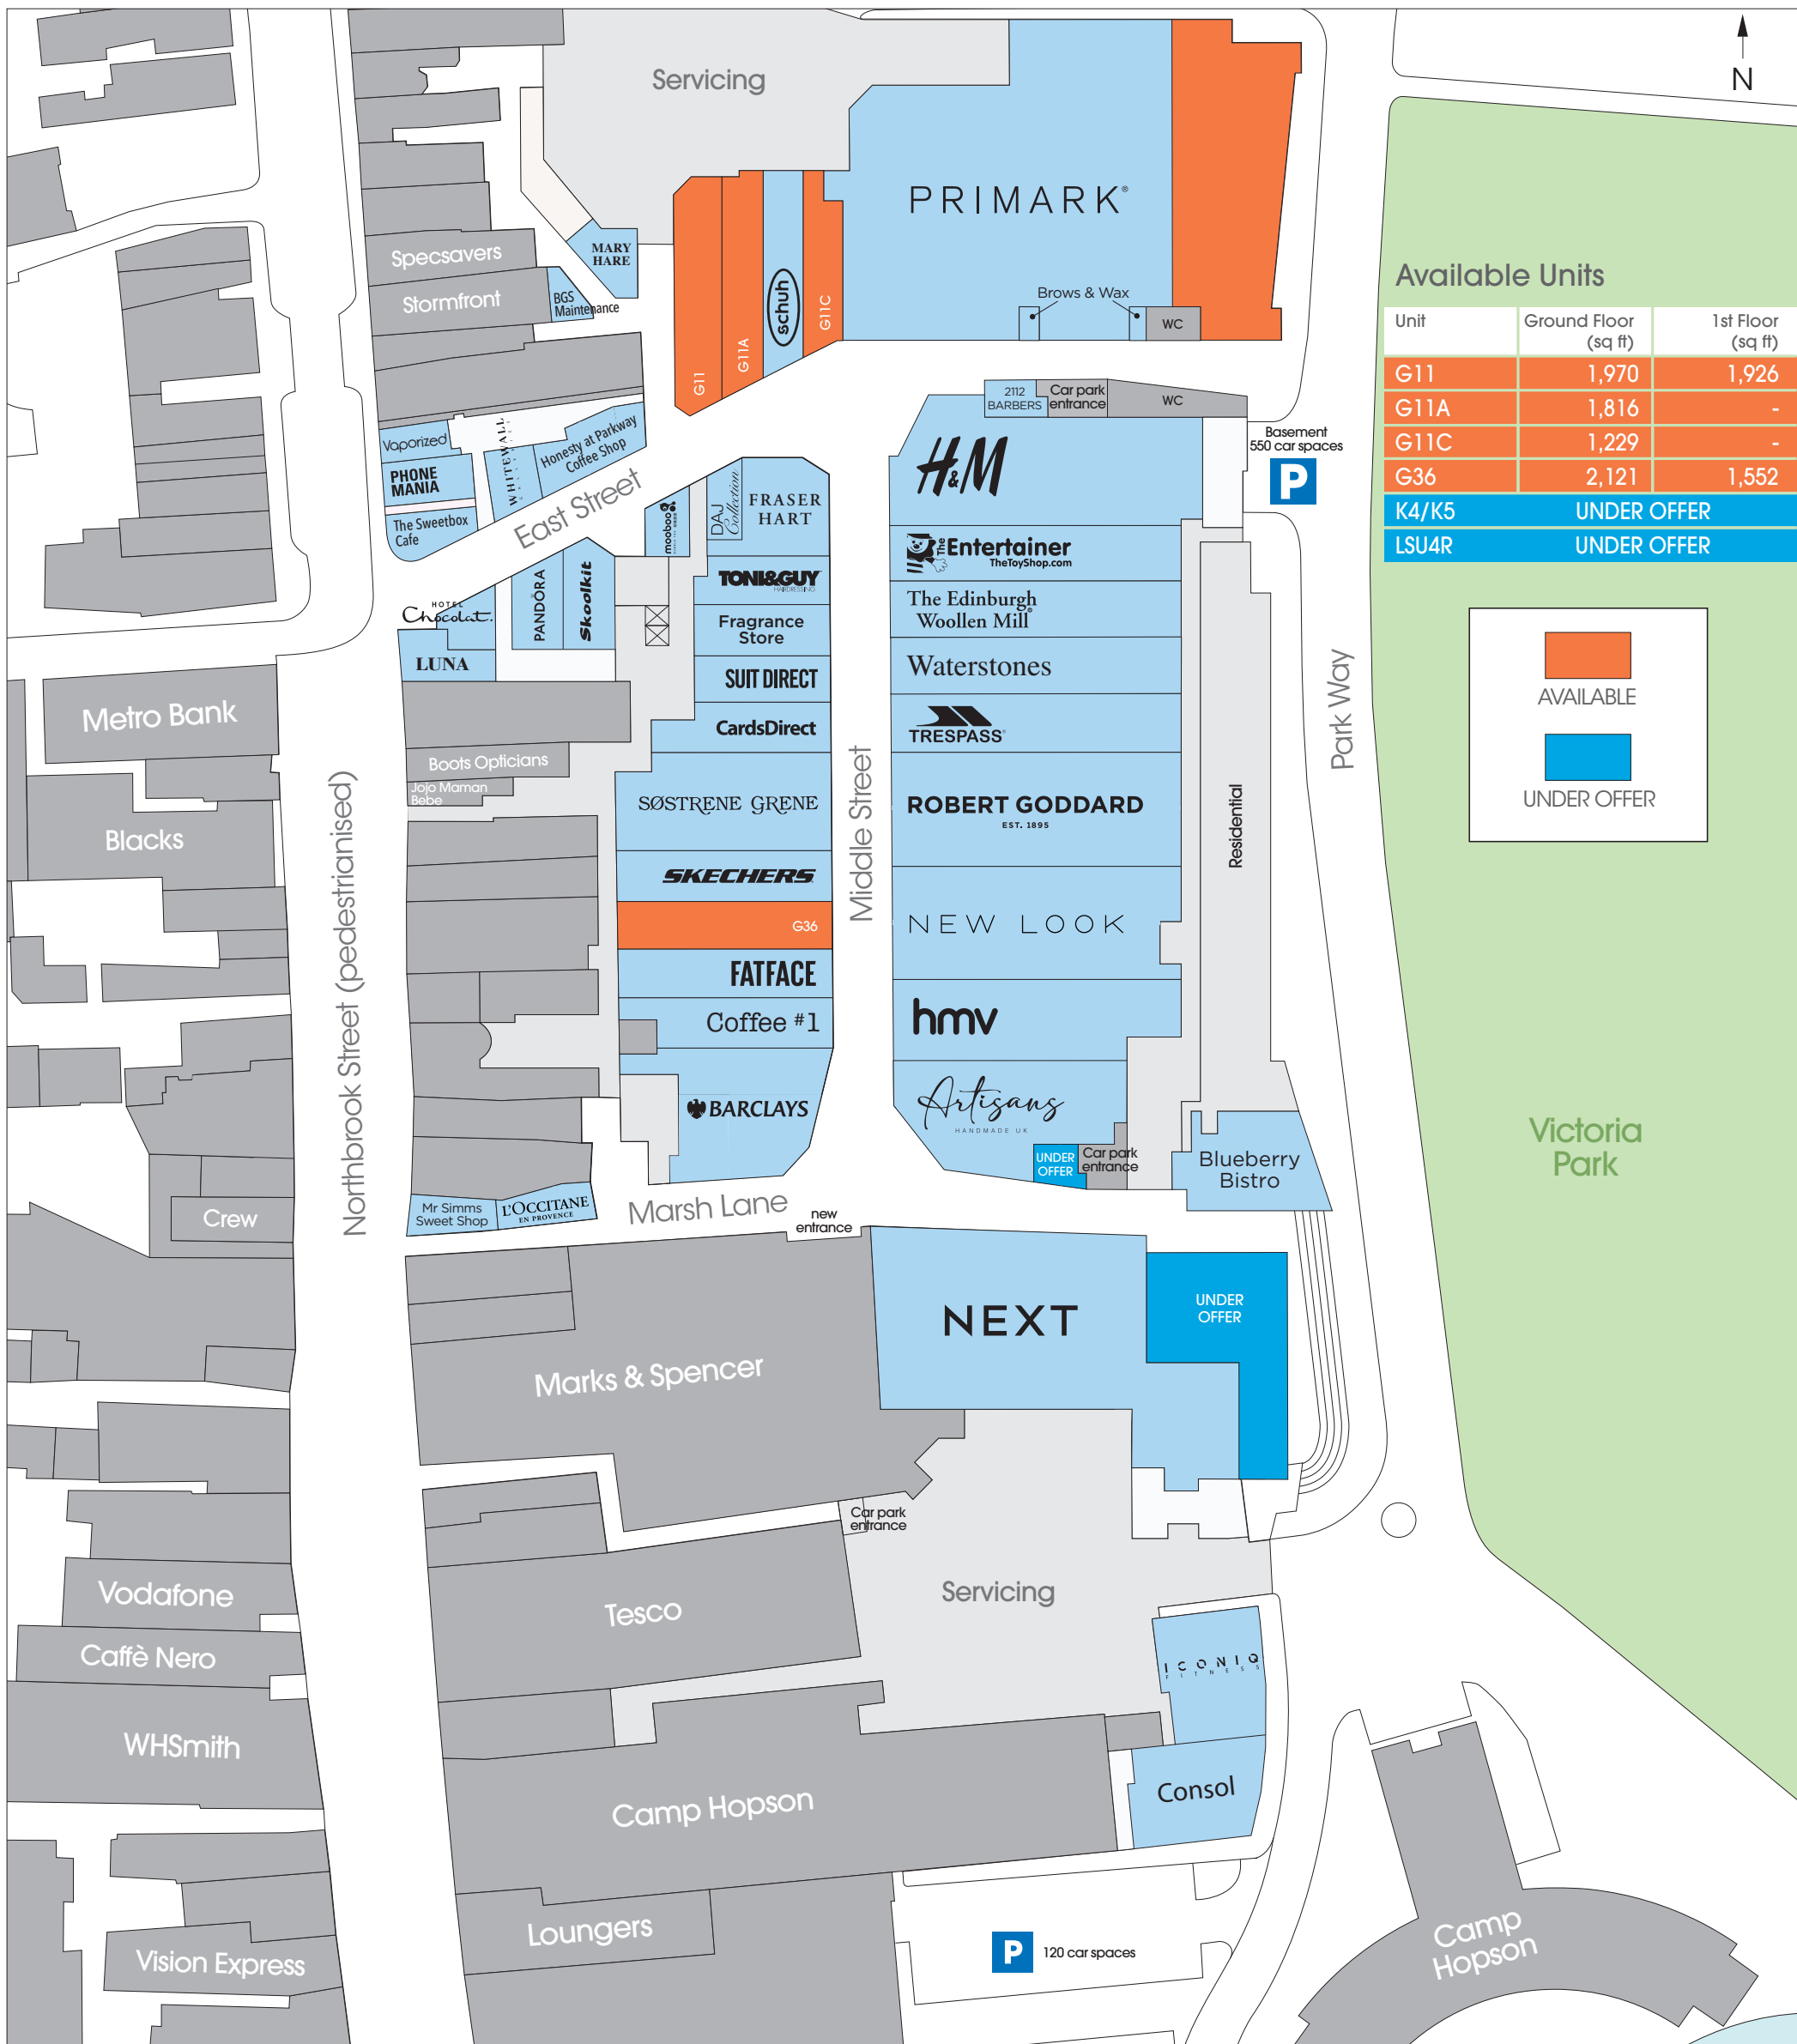

Parkway Newbury – Tenant mix plan

Andrew Reavley 07775 613160
Neil Hockin 07785 504799

Henry Foreman 07469 155716
Filippa Mudd 07917 034807

For local leasing opportunities please contact:

Paul Norbury 07788 545550