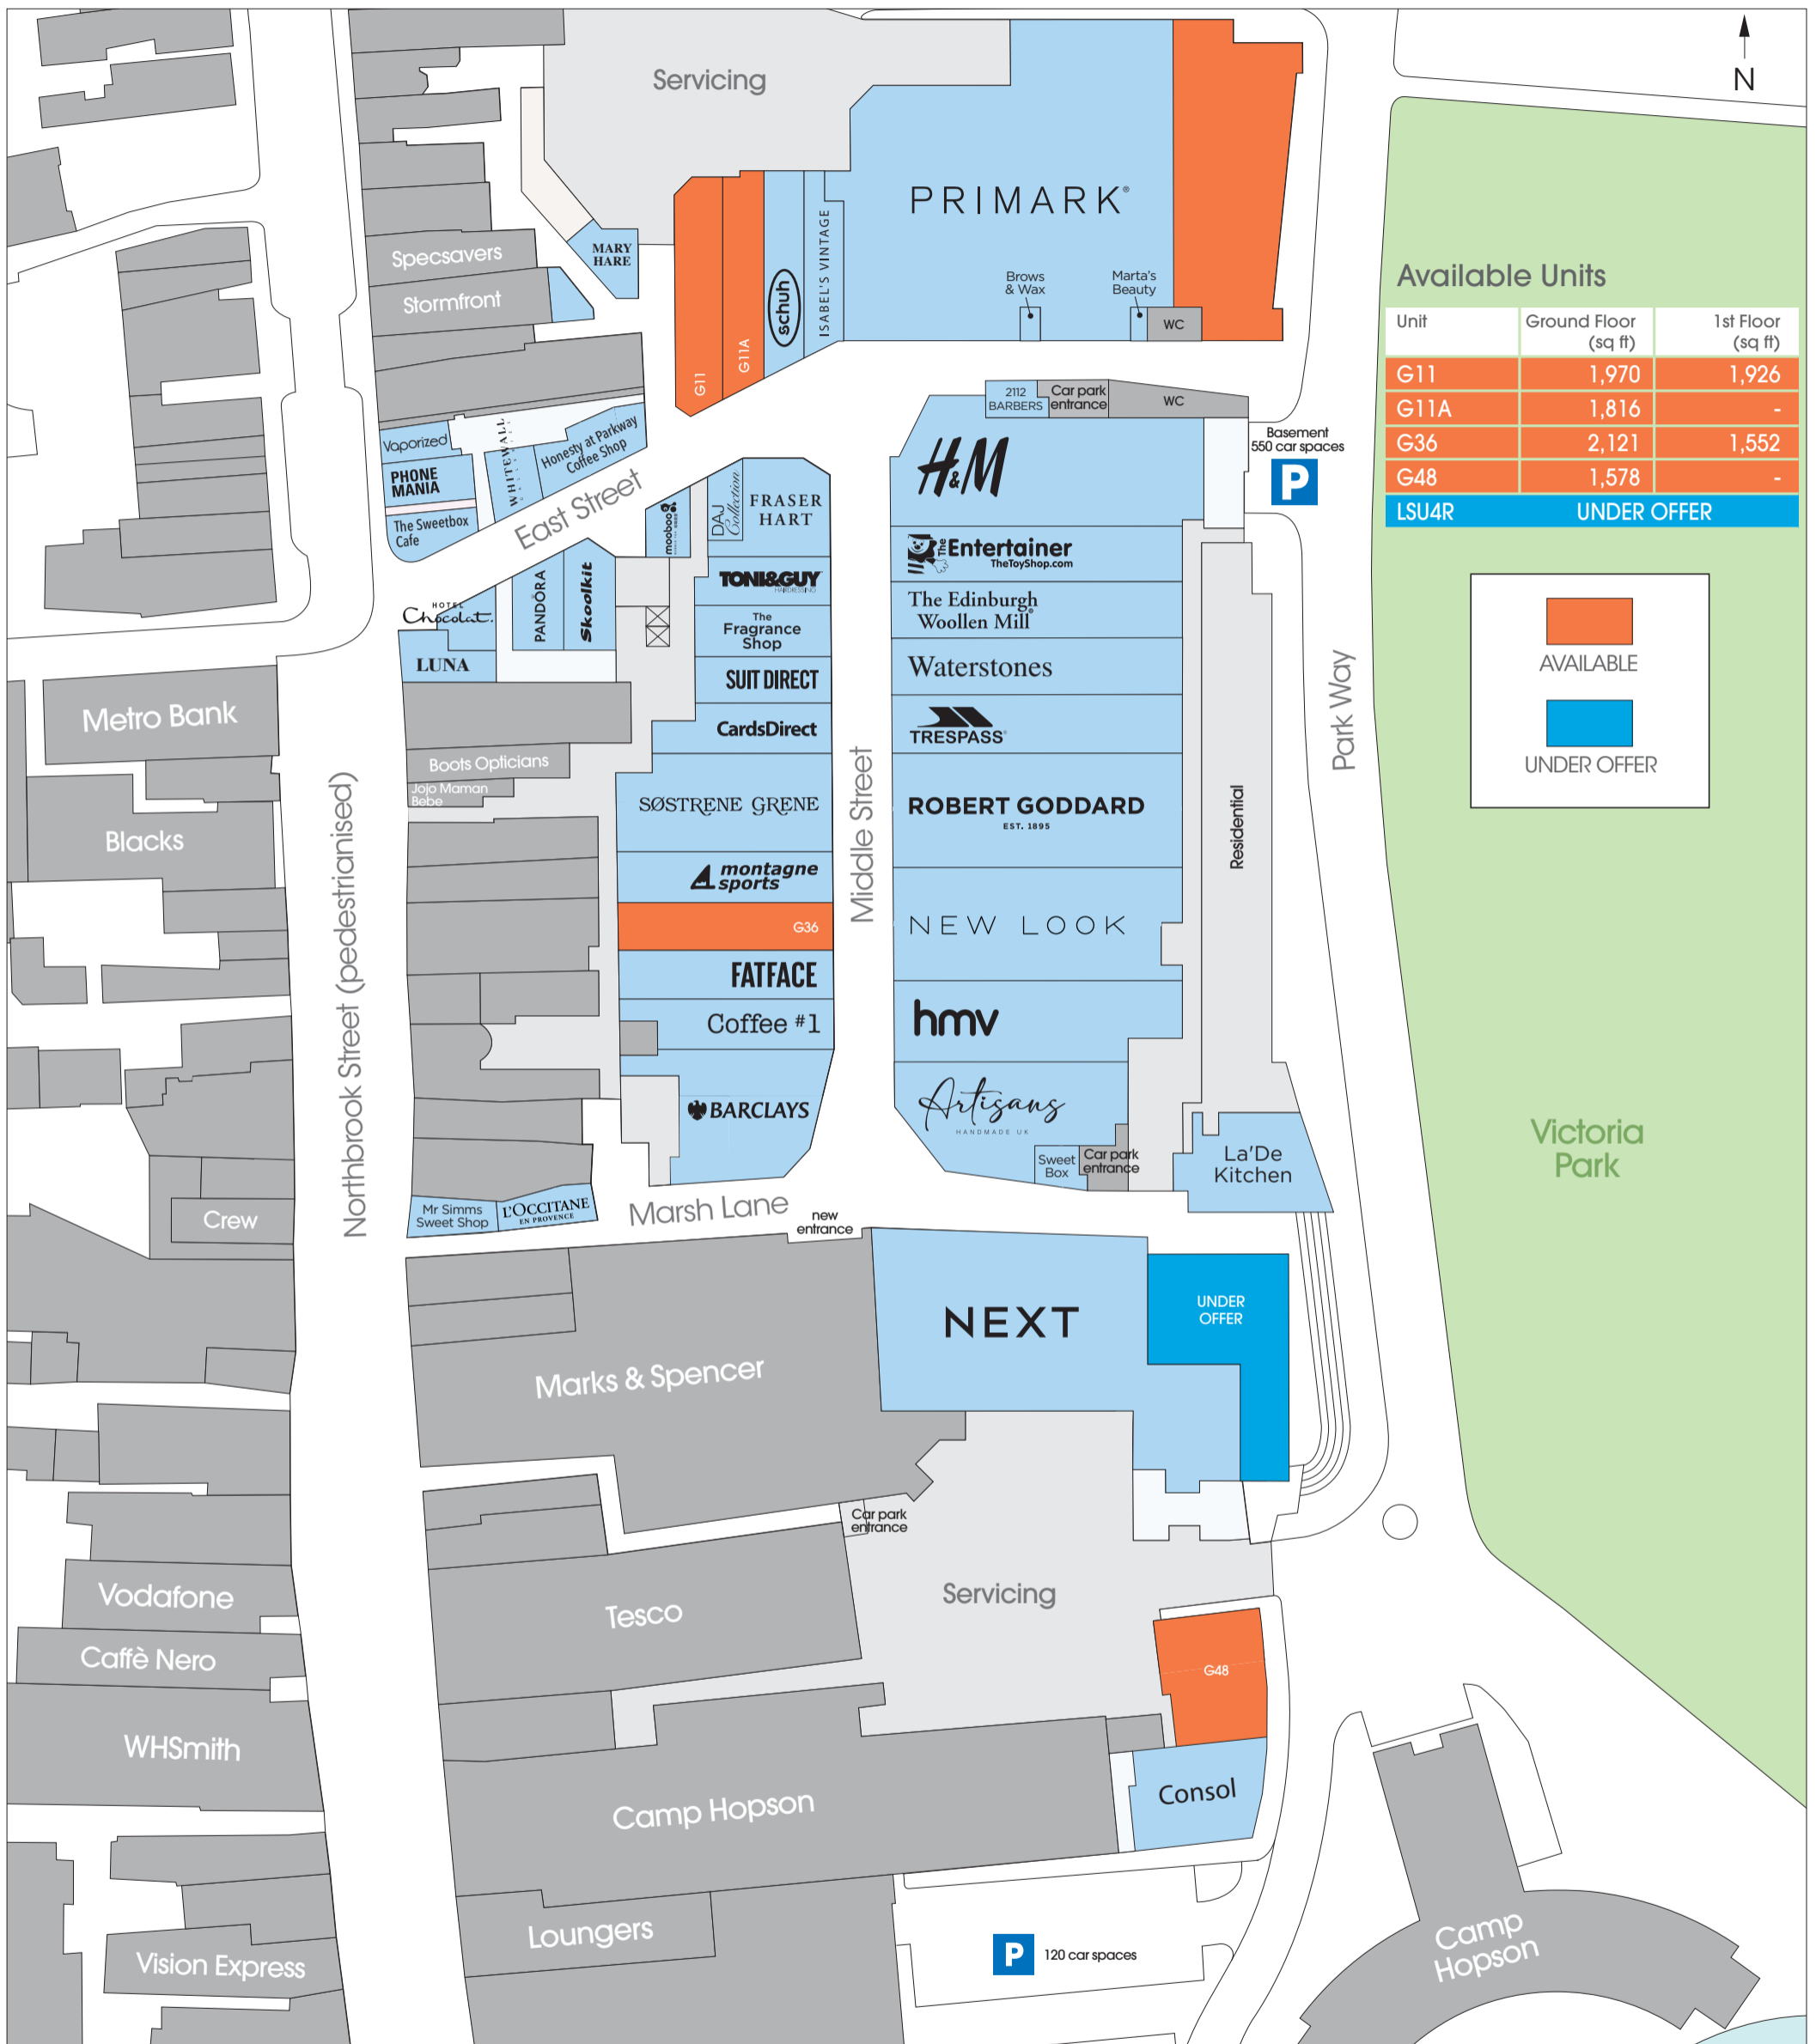

Parkway Newbury – Tenant mix plan

Andrew Reavley 07775 613160
 Neil Hockin 07785 504799

Henry Foreman 07469 155716
 Filippa Mudd 07917 034807
 Harry Mitchell 07428 059987

For local leasing opportunities please contact: