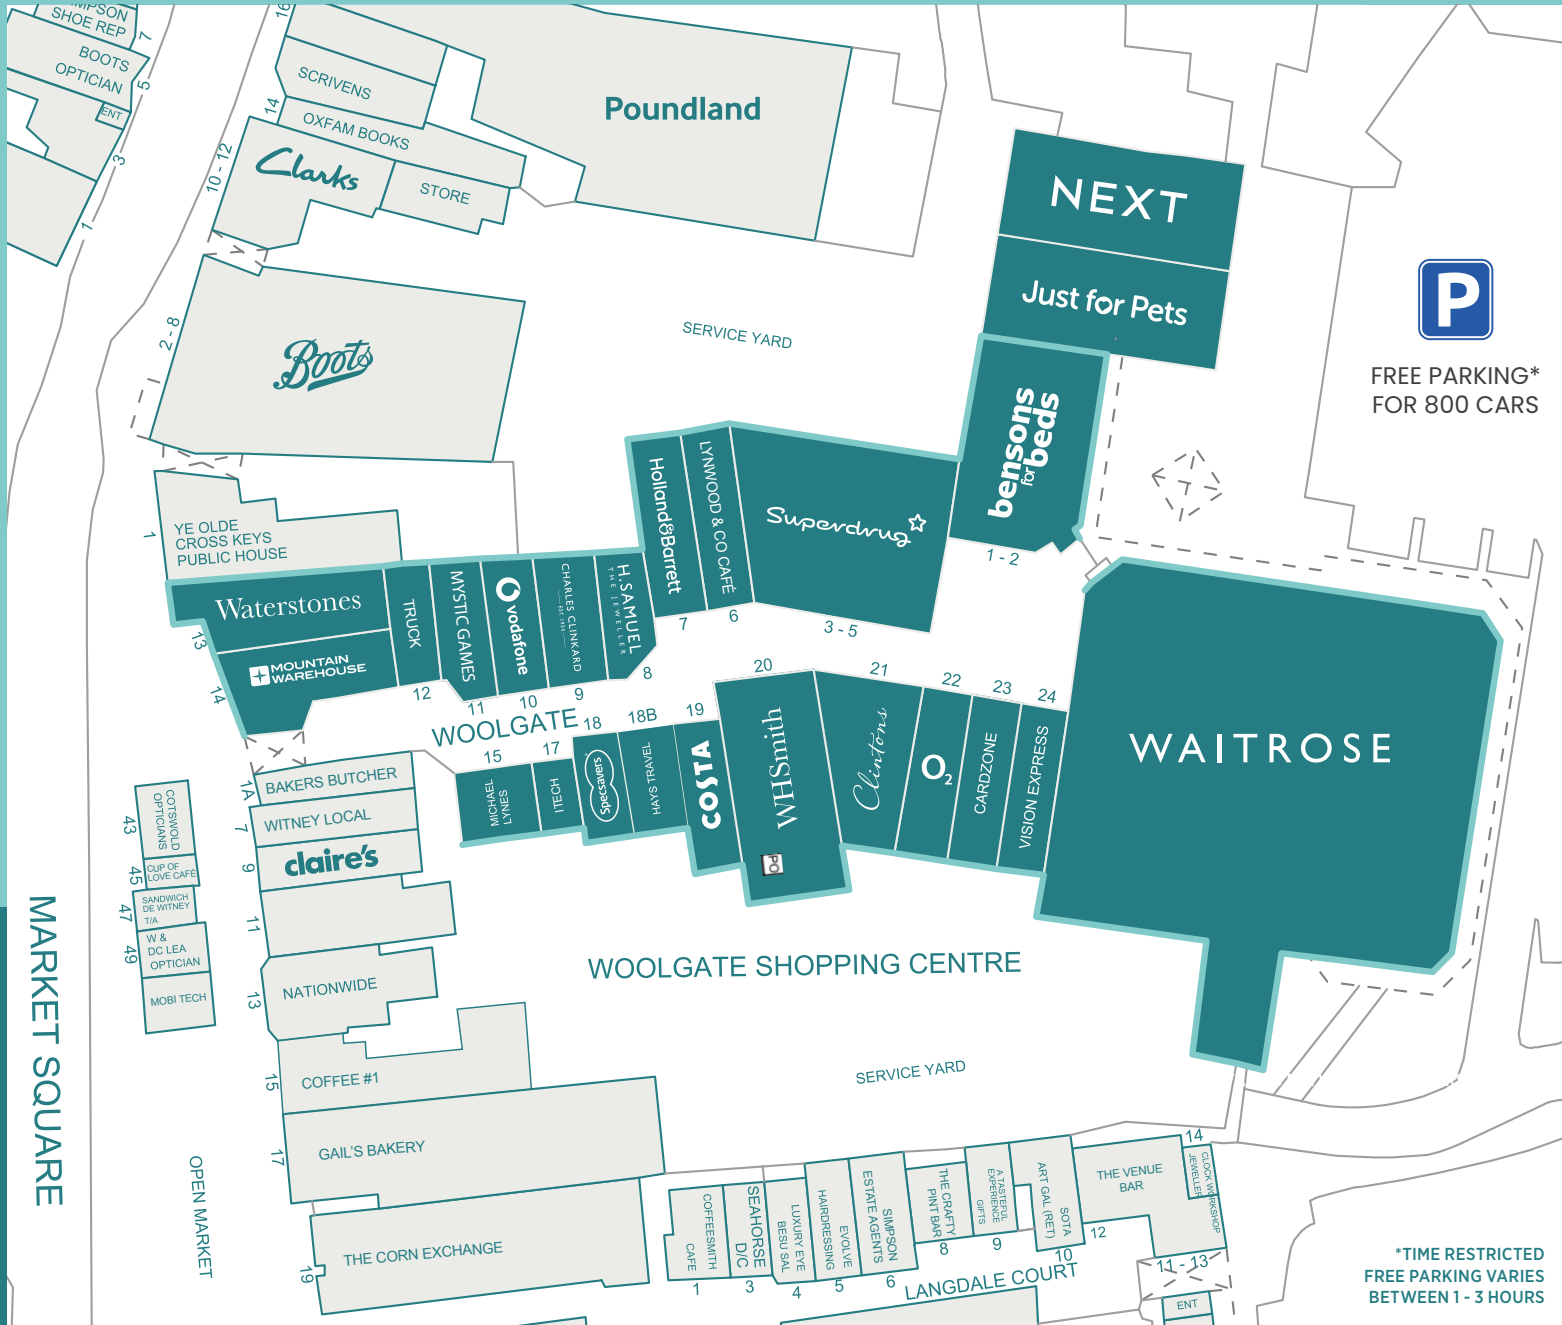

# Witney's leading shopping destination.

Located at the centre of the picturesque and prosperous market town of Witney, The Woolgate Centre is the town's main retail destination.

This open-air scheme features a **free 800-space shopper car park** offering excellent convenience and accessibility.

Anchored by recently refurbished Waitrose, the centre is home to a strong retail line-up including national brands such as **Next**, **WHSmith**, **Waterstones**, **Costa**, **Superdrug**, and **Charles Clinkard**. Enhancing these are a number of successful local independents, contributing to a diverse and vibrant tenant mix.

## Location.

Witney lies just 14 miles west of Oxford and around 60 miles northwest of London.

It enjoys excellent connectivity, positioned just off the busy A40 route between Oxford and Cheltenham. This strategic location provides easy access to the national motorway network, linking to the M40 at Junction 8 to the east.

MARRIOTTS WALK

WOOLGATE

HIGH STREET

MARKET SQUARE

WAITROSE

Witney is perfectly positioned west of Oxford with an expanding residential catchment. It also attracts many tourists visiting the Cotswolds.

Market Square,  
Witney  
Oxfordshire,  
OX28 6AP